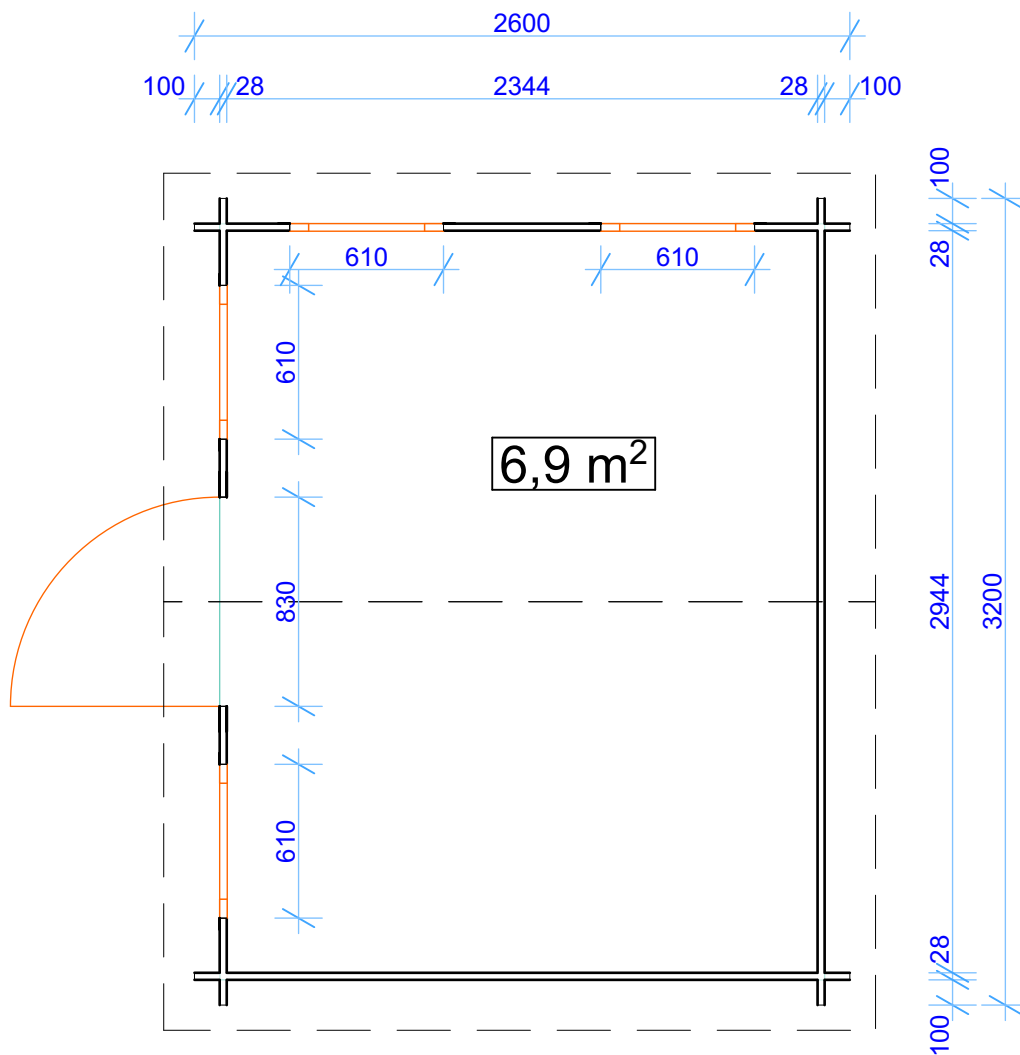

**cabin:
Idonea**

Size (m) 3,20 x 2,60
 Lower Wall Height 2050 mm
 Ridge Height 2450 mm
 Wall log 28mm

	id	size (h x w)	Pcs
Doors	DGD-1	1880x 830 mm	1
Windows	DGW-1	910x 610 mm	4